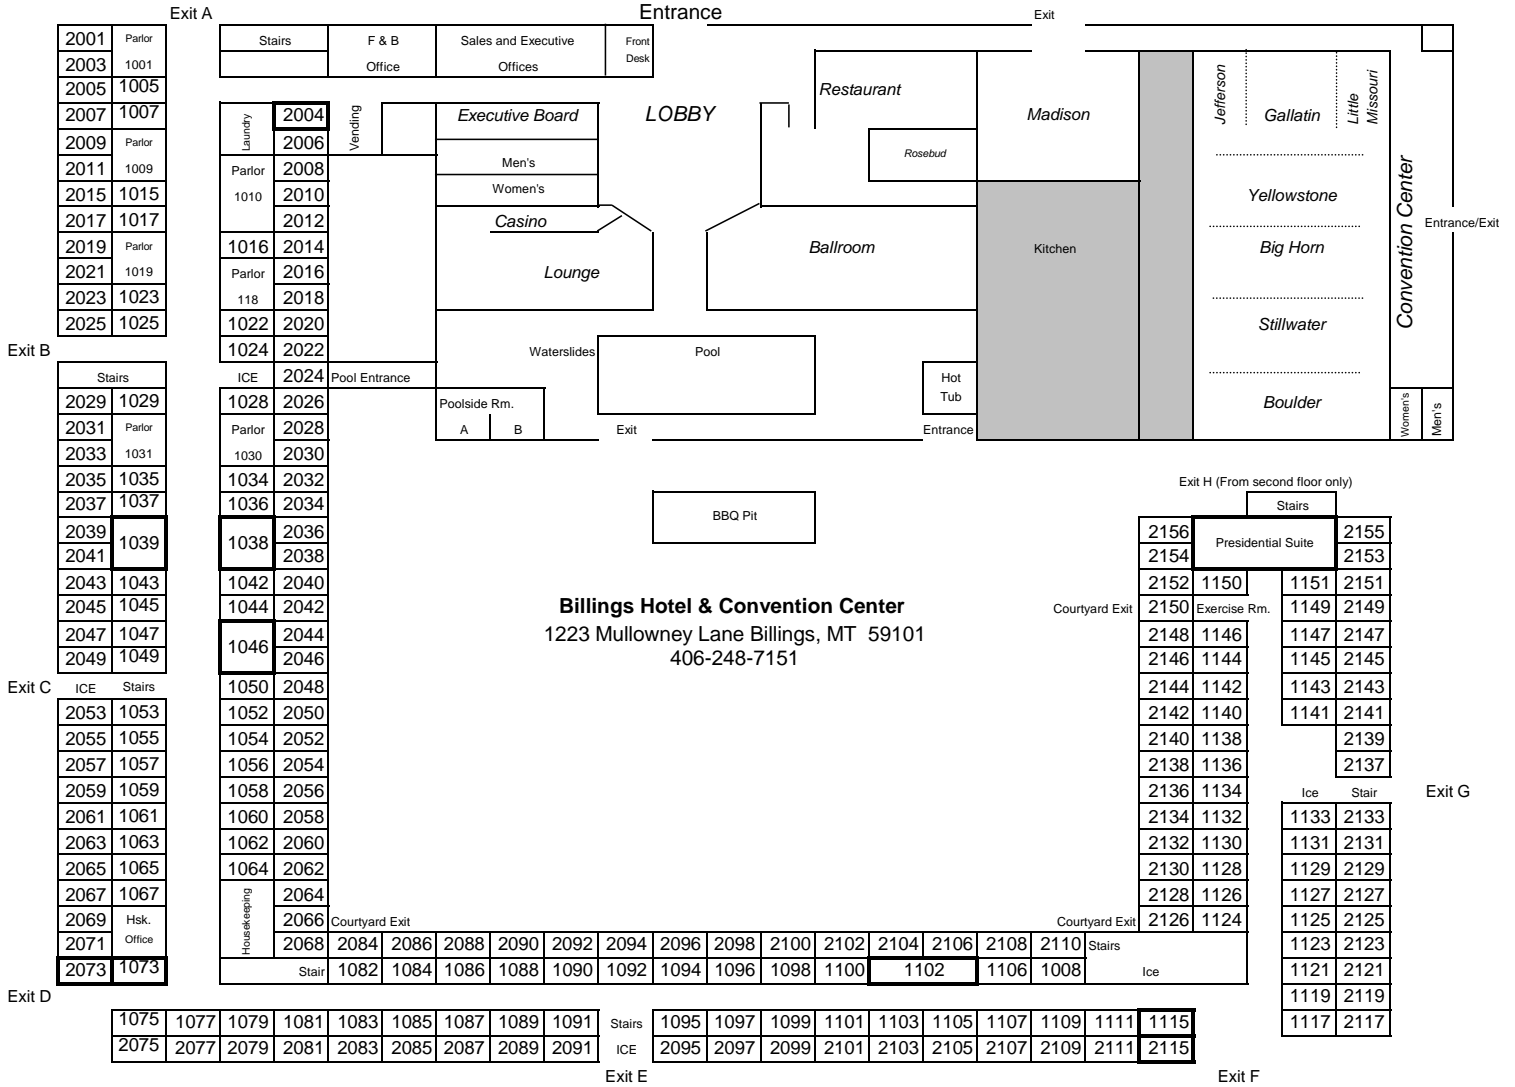

Hotel Layout

Rooms 1001 to 151 are on the first floor & Rooms 2001 to 2156 are on the second floor.

Soda Machines are located at Exit A, B, C, D, E, F, G - First Floor and Second Floor
Ice Machines on first floor are located at Exit B, C & G, second floor are located at Exit E